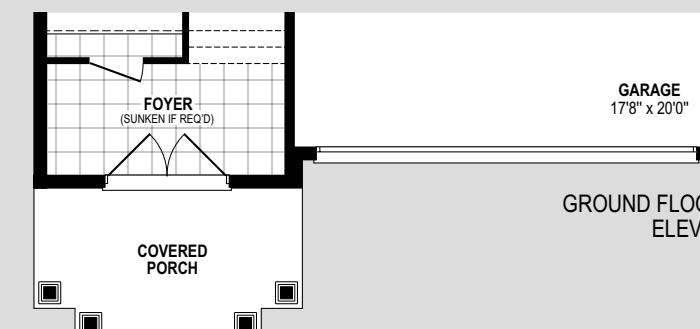

THE HEMLOCK  
1,895 SQ.FT.

# HEMLOCK

1,895 SQ.FT.

Room sizes shown are approximate and measured in accordance with accepted industry methods, standards and practices. Orientation of plans may be reversed and purchaser agrees to accept the same. Plans and specifications are subject to change without notice and subject to individual site conditions. All renderings are artist's concepts. E & O. E