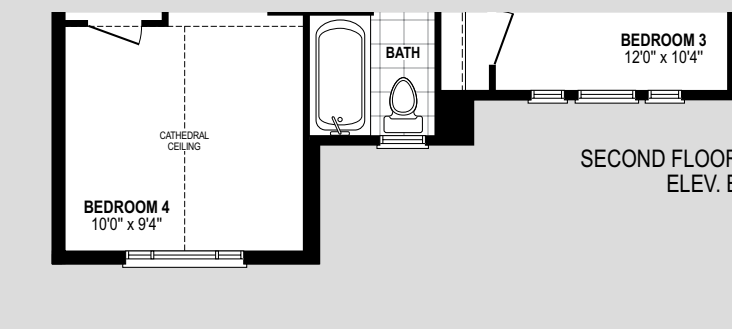

THE HEMLOCK  
1,895 SQ.FT.

# HEMLOCK

1,895 SQ.FT.

Room sizes shown are approximate and measured in accordance with accepted industry methods, standards and practices. Orientation of plans may be reversed and purchaser agrees to accept the same. Plans and specifications are subject to change without notice and subject to individual site conditions. All renderings are artist's concepts. E & O. E