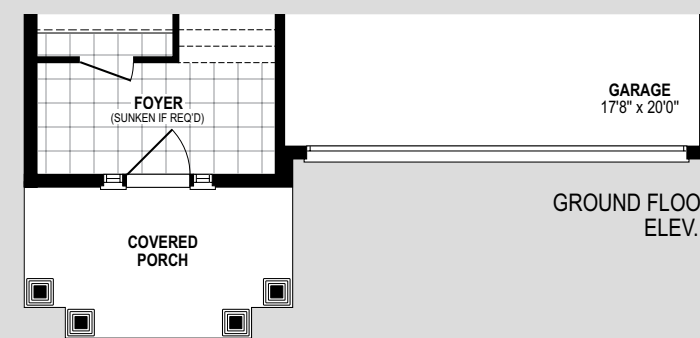

THE HEMLOCK  
1,895 SQ.FT.

# HEMLOCK

1,895 SQ.FT.

Room sizes shown are approximate and measured in accordance with accepted industry methods, standards and practices. Orientation of plans may be reversed and purchaser agrees to accept the same. Plans and specifications are subject to change without notice and subject to individual site conditions. All renderings are artist's concepts. E & O. E