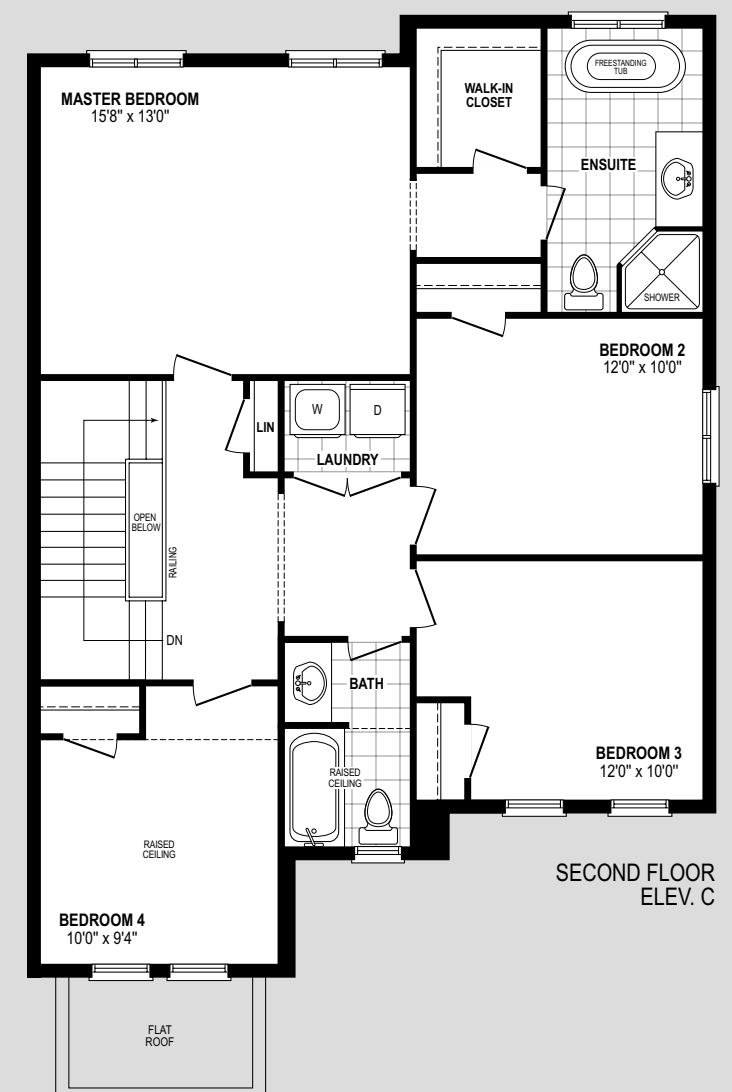

THE HEMLOCK  
1,895 SQ.FT.

# HEMLOCK

1,895 SQ.FT.

Room sizes shown are approximate and measured in accordance with accepted industry methods, standards and practices. Orientation of plans may be reversed and purchaser agrees to accept the same. Plans and specifications are subject to change without notice and subject to individual site conditions. All renderings are artist's concepts. E & O. E