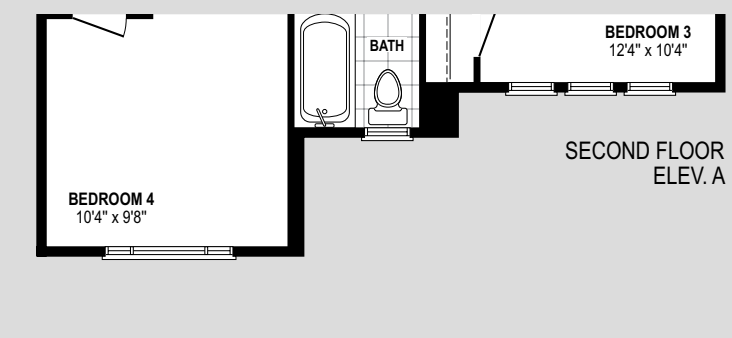

THE HEMLOCK  
1,895 SQ.FT.

# HEMLOCK

1,895 SQ.FT.

Room sizes shown are approximate and measured in accordance with accepted industry methods, standards and practices. Orientation of plans may be reversed and purchaser agrees to accept the same. Plans and specifications are subject to change without notice and subject to individual site conditions. All renderings are artist's concepts. E & O. E