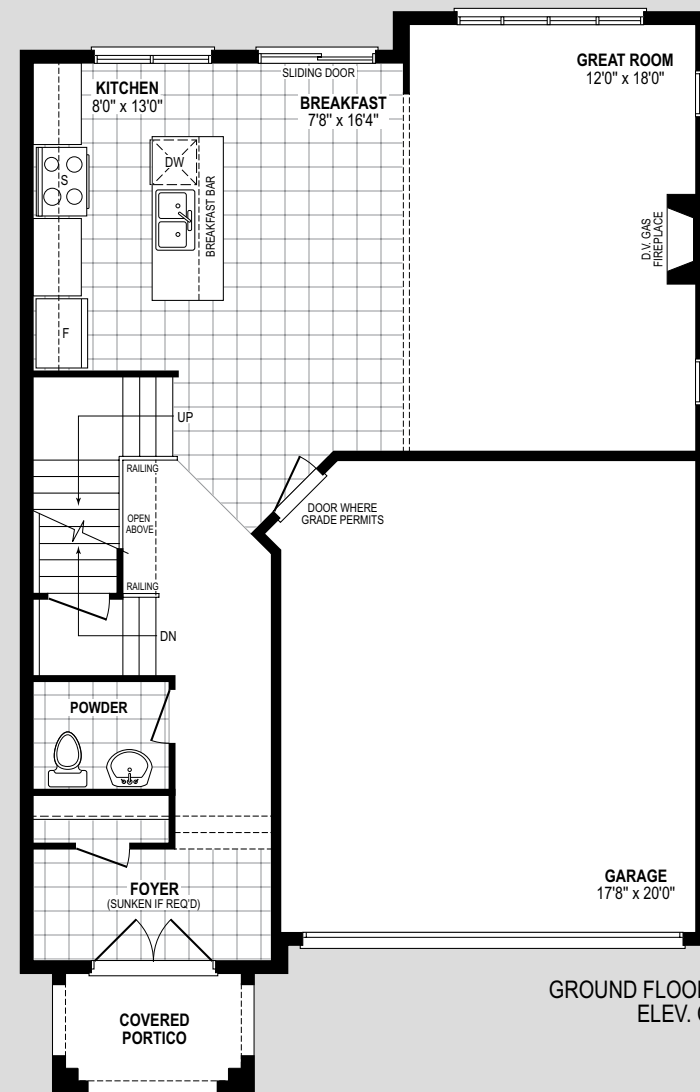

THE HEMLOCK  
1,895 SQ.FT.

# HEMLOCK

1,895 SQ.FT.

Room sizes shown are approximate and measured in accordance with accepted industry methods, standards and practices. Orientation of plans may be reversed and purchaser agrees to accept the same. Plans and specifications are subject to change without notice and subject to individual site conditions. All renderings are artist's concepts. E & O. E