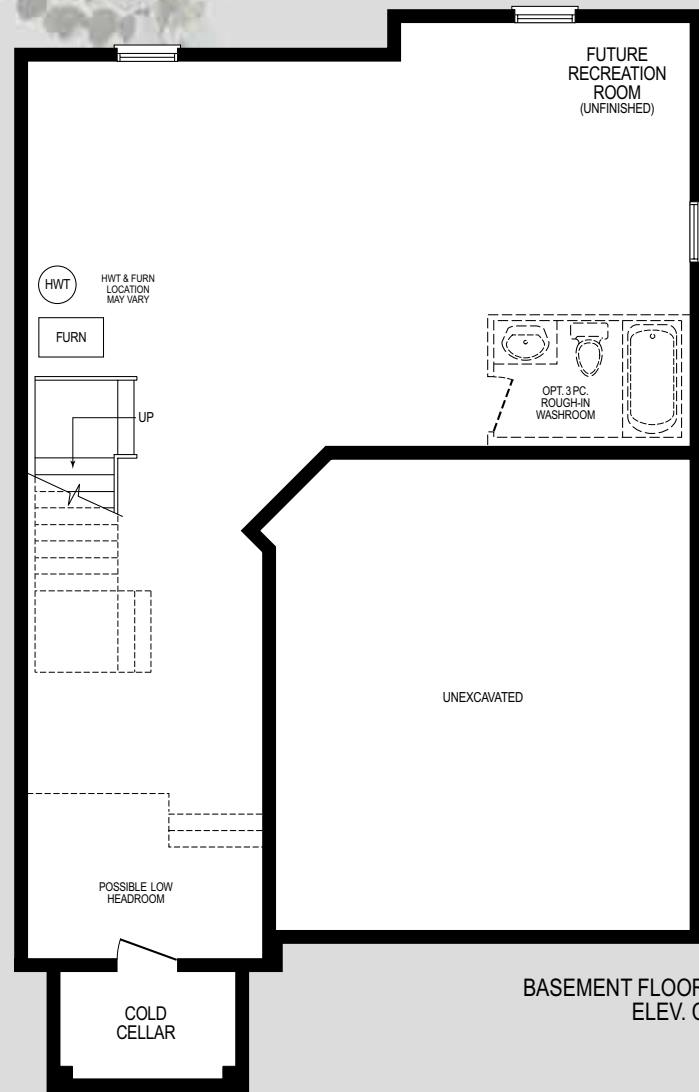

THE HEMLOCK  
1,895 SQ.FT.

# HEMLOCK

1,895 SQ.FT.

Room sizes shown are approximate and measured in accordance with accepted industry methods, standards and practices. Orientation of plans may be reversed and purchaser agrees to accept the same. Plans and specifications are subject to change without notice and subject to individual site conditions. All renderings are artist's concepts. E & O. E