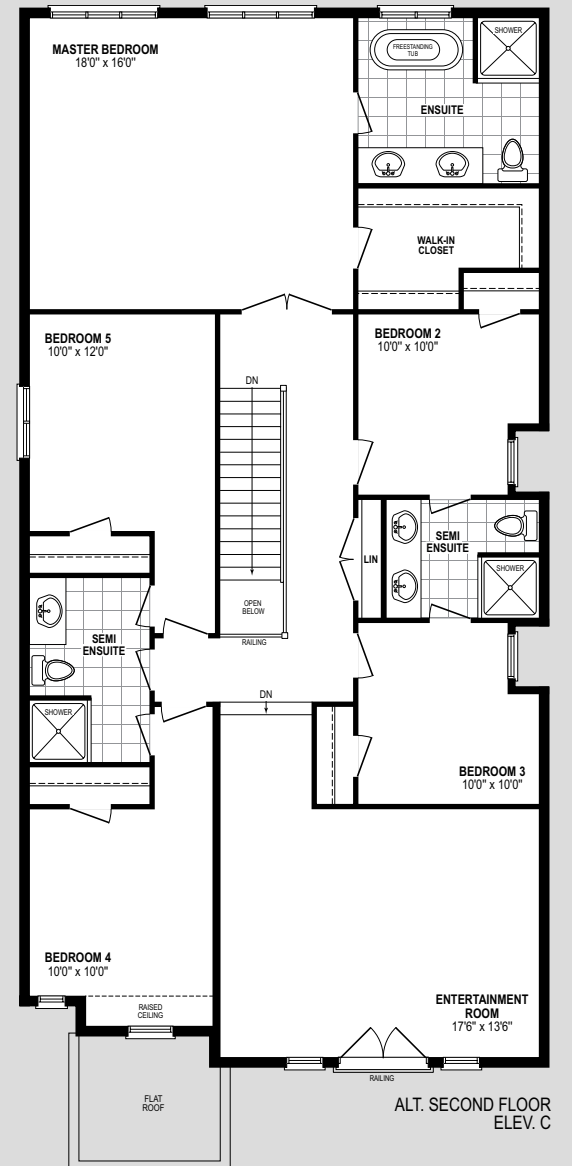

 THE BLUE BEECH
ELEV. A ELEV. B ELEV. C
3,059 / 3,072 / 3,084 SQ.FT.

THE BLUE BEECH

3,059 SQ.FT. ELEV. A

3,072 SQ.FT. ELEV. B

3,084 SQ.FT. ELEV. C

Room sizes shown are approximate and measured in accordance with accepted industry methods, standards and practices. Orientation of plans may be reversed and purchaser agrees to accept the same. Plans and specifications are subject to change without notice and subject to individual site conditions. All renderings are artist's concepts. E & O. E