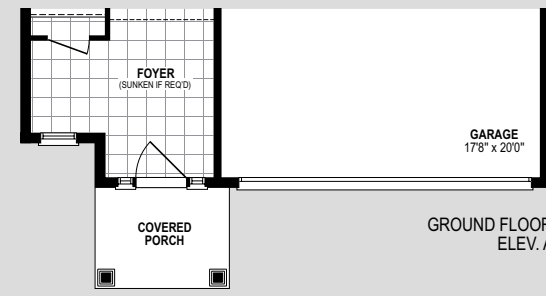

 THE BLUE BEECH
ELEV. A ELEV. B ELEV. C
3,059 / 3,072 / 3,084 SQ.FT.

THE BLUE BEECH

3,059 SQ.FT. ELEV. A

3,072 SQ.FT. ELEV. B

3,084 SQ.FT. ELEV. C

Room sizes shown are approximate and measured in accordance with accepted industry methods, standards and practices. Orientation of plans may be reversed and purchaser agrees to accept the same. Plans and specifications are subject to change without notice and subject to individual site conditions. All renderings are artist's concepts. E & O. E