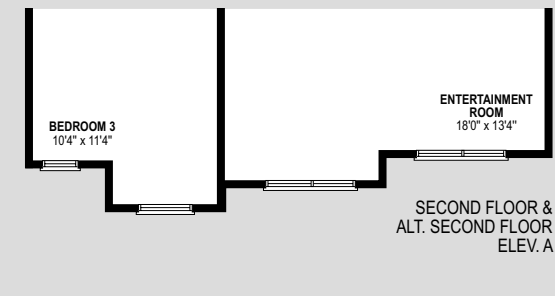

 THE BLUE BEECH
ELEV. A ELEV. B ELEV. C
3,059 / 3,072 / 3,084 SQ.FT.

THE BLUE BEECH

3,059 SQ.FT. ELEV. A

3,072 SQ.FT. ELEV. B

3,084 SQ.FT. ELEV. C

Room sizes shown are approximate and measured in accordance with accepted industry methods, standards and practices. Orientation of plans may be reversed and purchaser agrees to accept the same. Plans and specifications are subject to change without notice and subject to individual site conditions. All renderings are artist's concepts. E & O. E