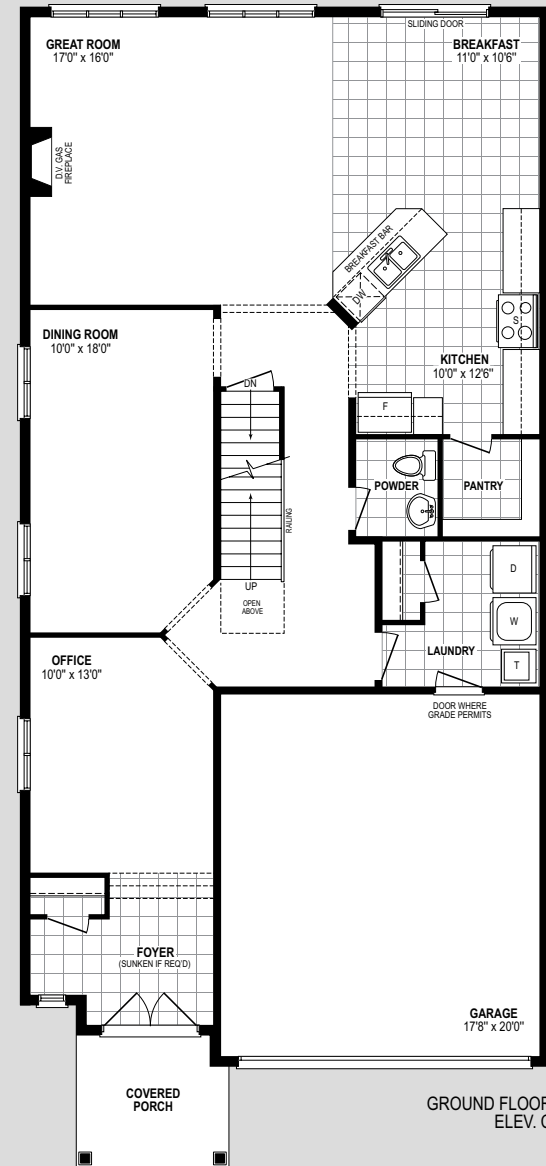

 THE BLUE BEECH
ELEV. A ELEV. B ELEV. C
3,059 / 3,072 / 3,084 SQ.FT.

THE BLUE BEECH

3,059 SQ.FT. ELEV. A

3,072 SQ.FT. ELEV. B

3,084 SQ.FT. ELEV. C

Room sizes shown are approximate and measured in accordance with accepted industry methods, standards and practices. Orientation of plans may be reversed and purchaser agrees to accept the same. Plans and specifications are subject to change without notice and subject to individual site conditions. All renderings are artist's concepts. E & O. E