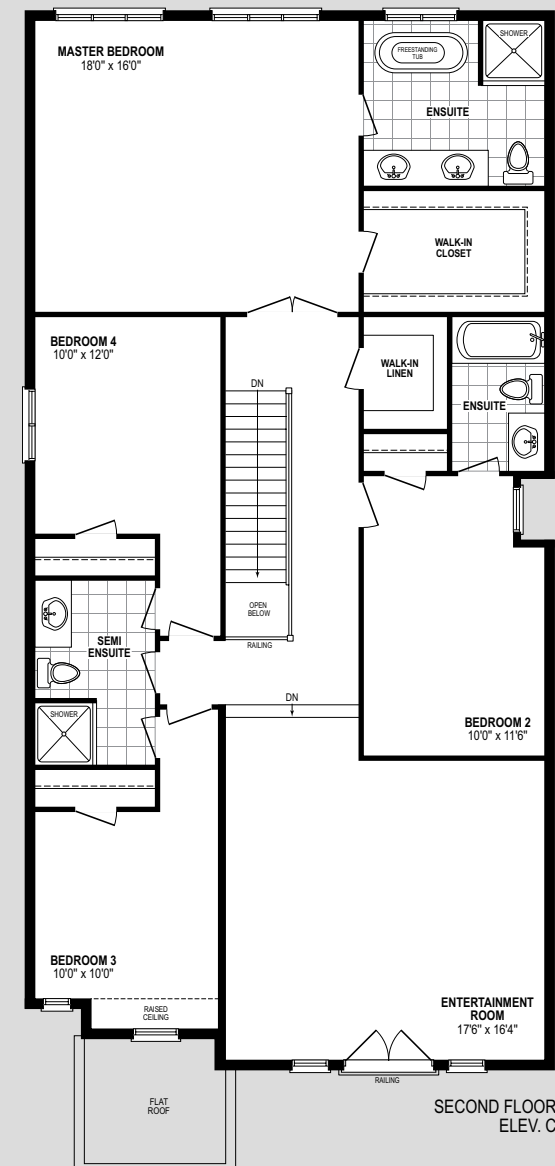

 THE BLUE BEECH
ELEV. A ELEV. B ELEV. C
3,059 / 3,072 / 3,084 SQ.FT.

THE BLUE BEECH

3,059 SQ.FT. ELEV. A

3,072 SQ.FT. ELEV. B

3,084 SQ.FT. ELEV. C

Room sizes shown are approximate and measured in accordance with accepted industry methods, standards and practices. Orientation of plans may be reversed and purchaser agrees to accept the same. Plans and specifications are subject to change without notice and subject to individual site conditions. All renderings are artist's concepts. E & O. E