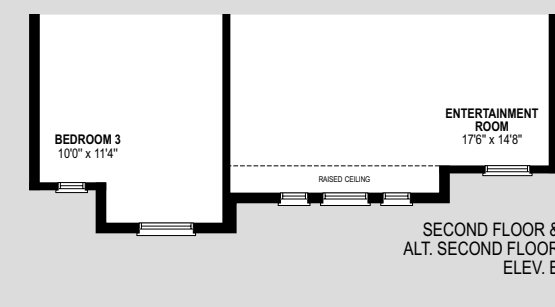

 THE BLUE BEECH
ELEV. A ELEV. B ELEV. C
3,059 / 3,072 / 3,084 SQ.FT.

THE BLUE BEECH

3,059 SQ.FT. ELEV. A

3,072 SQ.FT. ELEV. B

3,084 SQ.FT. ELEV. C

Room sizes shown are approximate and measured in accordance with accepted industry methods, standards and practices. Orientation of plans may be reversed and purchaser agrees to accept the same. Plans and specifications are subject to change without notice and subject to individual site conditions. All renderings are artist's concepts. E & O. E