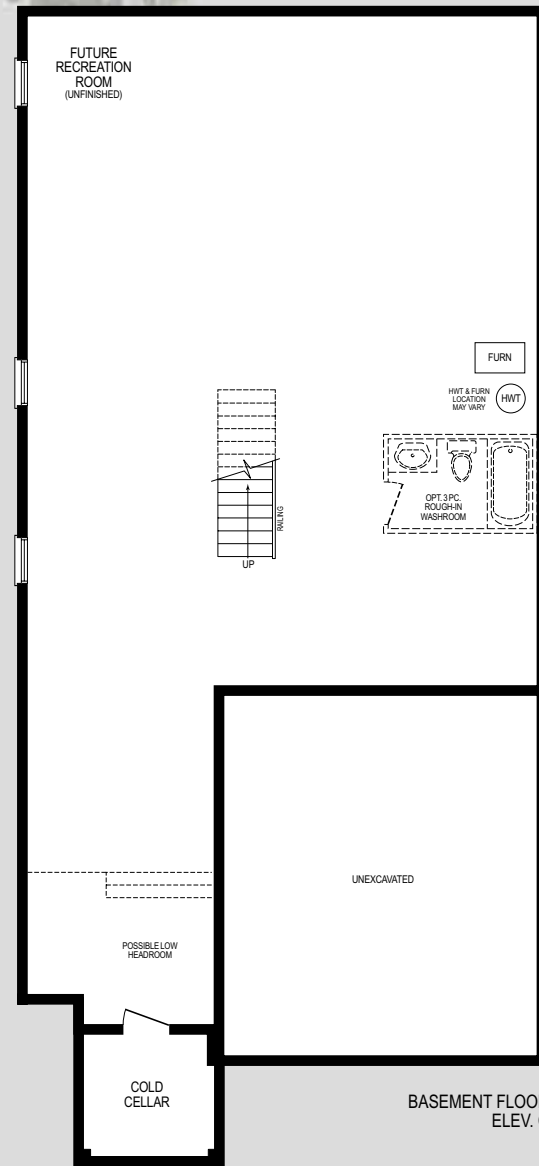

 THE BLUE BEECH
ELEV. A ELEV. B ELEV. C
3,059 / 3,072 / 3,084 SQ.FT.

THE BLUE BEECH

3,059 SQ.FT. ELEV. A

3,072 SQ.FT. ELEV. B

3,084 SQ.FT. ELEV. C

Room sizes shown are approximate and measured in accordance with accepted industry methods, standards and practices. Orientation of plans may be reversed and purchaser agrees to accept the same. Plans and specifications are subject to change without notice and subject to individual site conditions. All renderings are artist's concepts. E & O. E