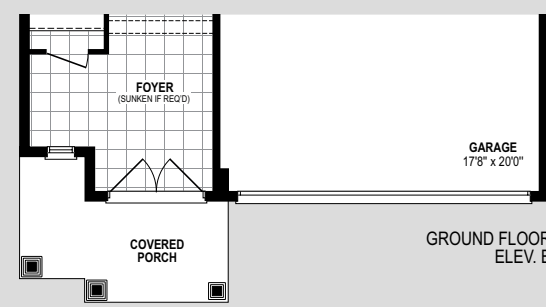

 THE BLUE BEECH
ELEV. A ELEV. B ELEV. C
3,059 / 3,072 / 3,084 SQ.FT.

THE BLUE BEECH

3,059 SQ.FT. ELEV. A

3,072 SQ.FT. ELEV. B

3,084 SQ.FT. ELEV. C

Room sizes shown are approximate and measured in accordance with accepted industry methods, standards and practices. Orientation of plans may be reversed and purchaser agrees to accept the same. Plans and specifications are subject to change without notice and subject to individual site conditions. All renderings are artist's concepts. E & O. E